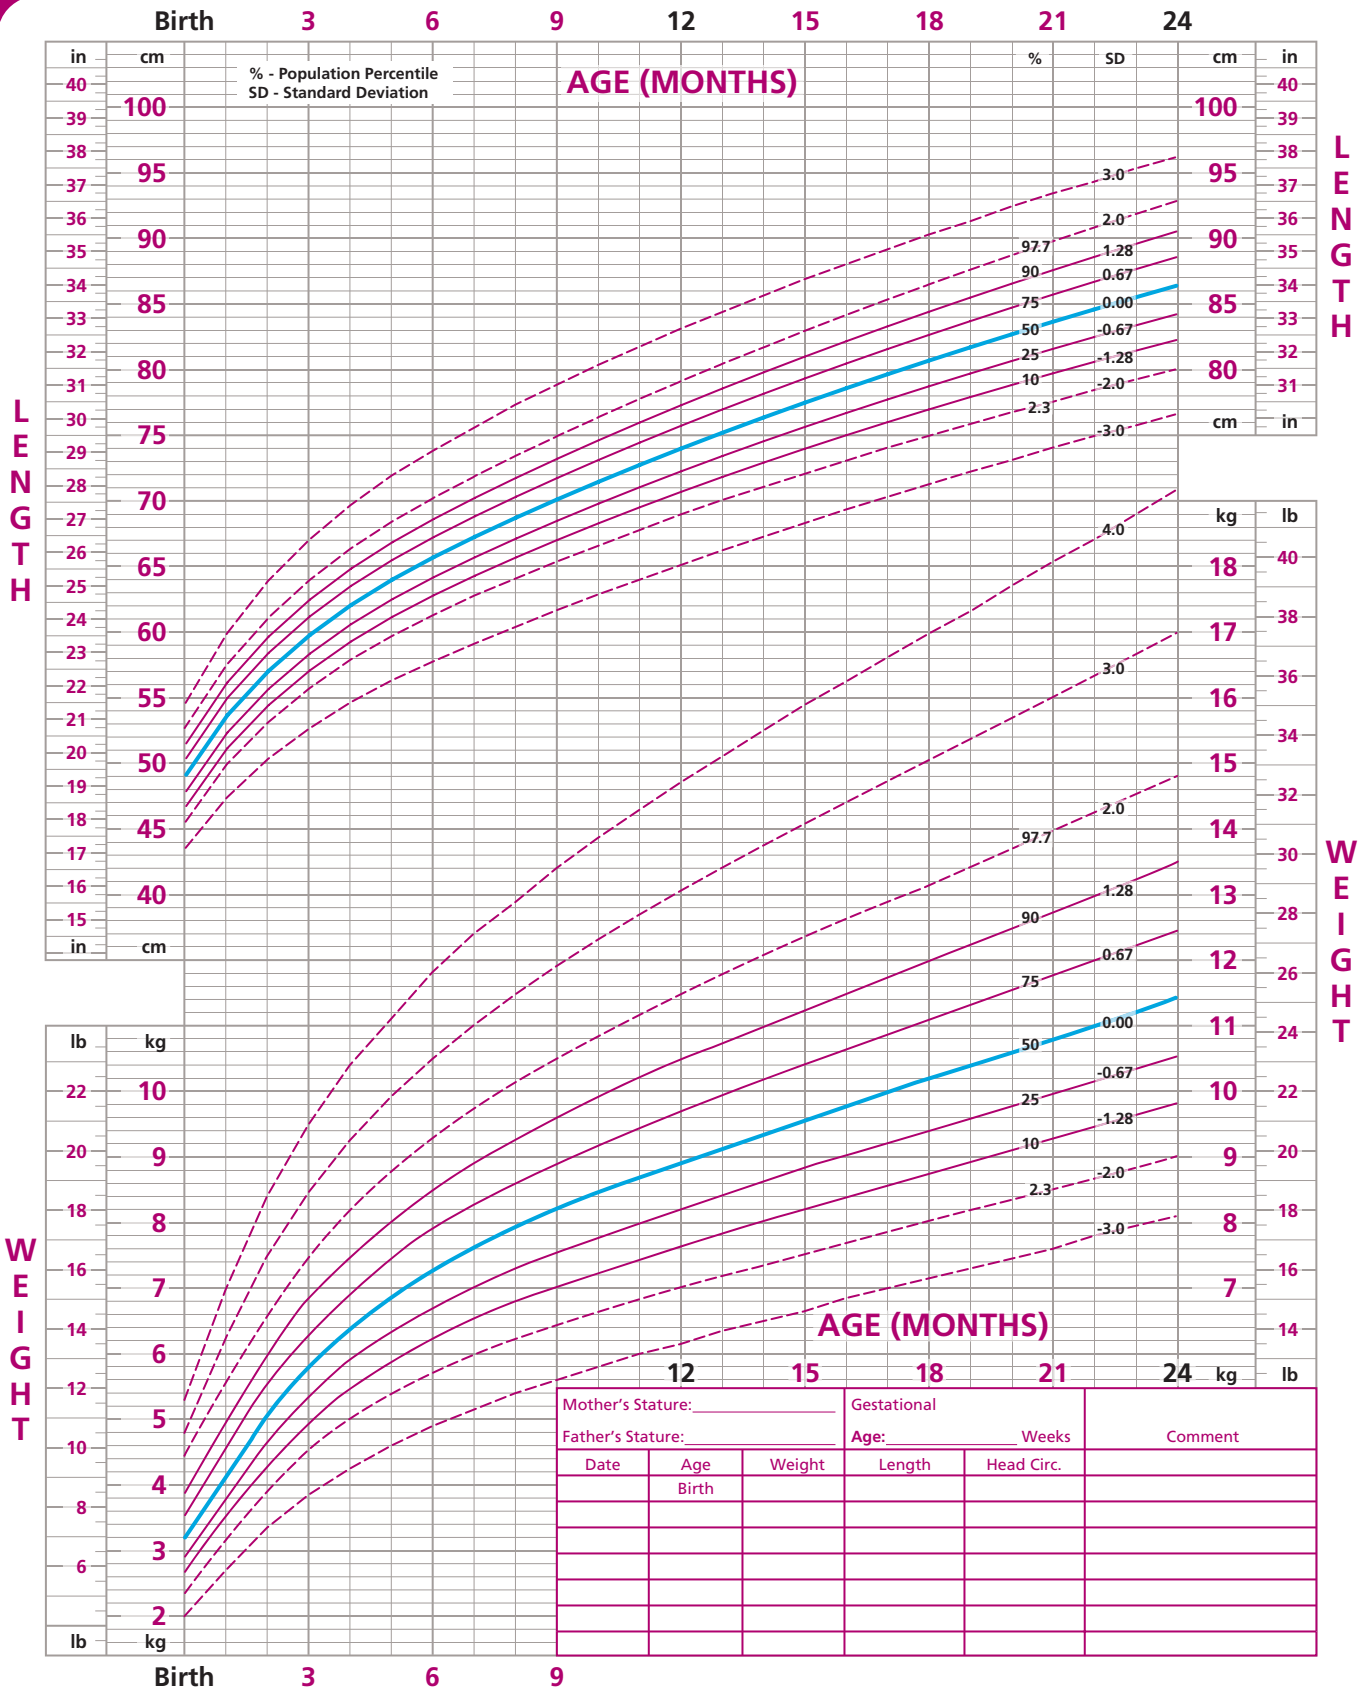

GIRLS

Birth to 24 Months
Length- and Weight-for-Age

Name: _____

DOB: _____ ID: _____

References:
http://www.cdc.gov/growthcharts/who/girls_length_weight.htm (Accessed August 15, 2013)
http://www.who.int/chidgrowthstandards/wha_girls_0_2_zscores.bt (Accessed August 15, 2013)
http://www.who.int/chidgrowthstandards/wha_girls_0_5_zscores.bt (Accessed August 15, 2013)

Source:
 The WHO Child Growth Standards
 (<http://www.who.int/chidgrowth/en>)
 © WHO 2013. Accessed August 15, 2013.

GIRLS

Birth to 24 Months
Weight-for-Length

Name: _____

DOB: _____

ID: _____

Date	Age	Weight	Length	Comment

29	30	31	32	33	34	35	36	37	38	39	40	41	42	43	in				
74	76	78	80	82	84	86	88	90	92	94	96	98	100	102	104	106	108	110	cm

in	18	19	20	21	22	23	24	25	26	27	28			
cm	46	48	50	52	54	56	58	60	62	64	66	68	70	72

WEIGHT

WEIGHT

LENGTH

% - Population Percentile

Reference: http://www.cdc.gov/growthcharts/who/girls_weight_head_circumference.htm (Accessed August 15, 2013)

Source: The WHO Child Growth Standards (<http://www.who.int/childgrowth/en>) © WHO 2013 Accessed August 15, 2013.