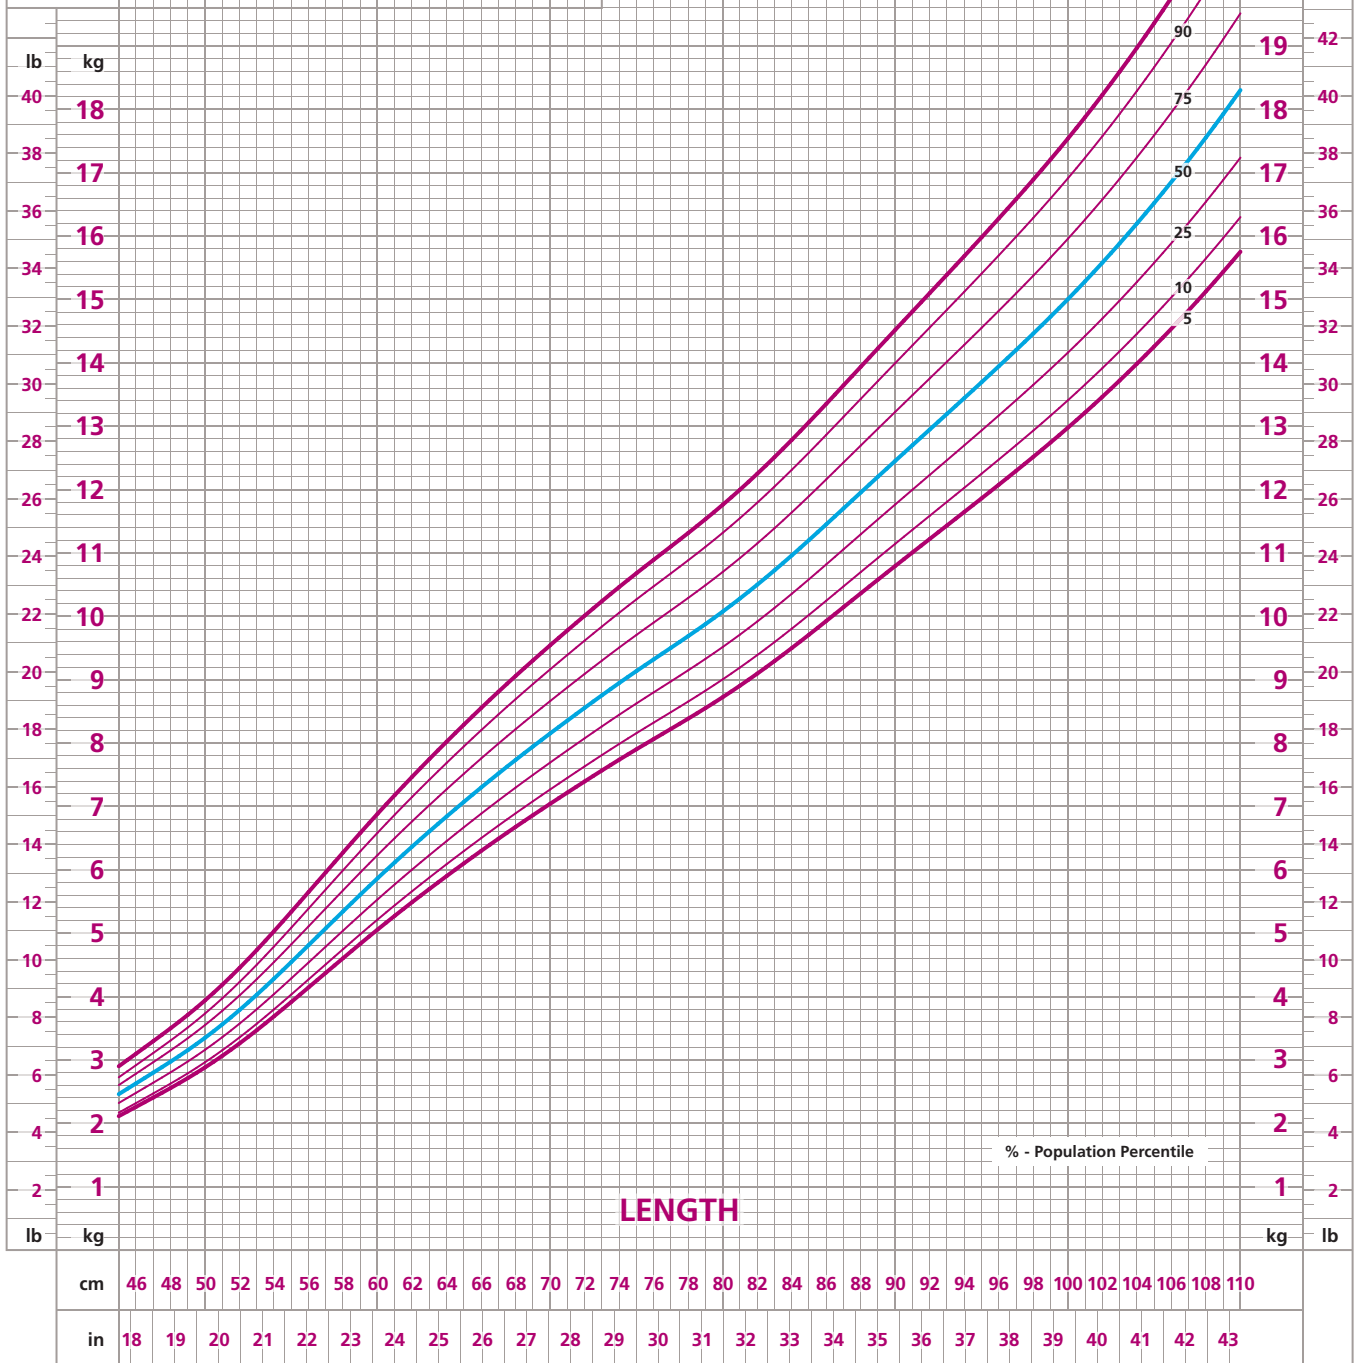

GIRLS

Birth to 24 Months
Length- and Weight-for-Age

Name: _____

DOB: _____ ID: _____

References:
http://www.cdc.gov/growthcharts/who/girls_length_weight.htm (Accessed August 15, 2013)
http://www.who.int/chidgrowthstandards/wha_girls_0_2_zscores.bt (Accessed August 15, 2013)
http://www.who.int/chidgrowthstandards/wha_girls_0_5_zscores.bt (Accessed August 15, 2013)

Source:
 The WHO Child Growth Standards
 (<http://www.who.int/chidgrowth/en>)
 © WHO 2013. Accessed August 15, 2013.

GIRLS

Birth to 24 Months
Weight-for-Length

Name: _____

DOB: _____

ID: _____

Date	Age	Weight	Length	Comment

29	30	31	32	33	34	35	36	37	38	39	40	41	42	43	in				
74	76	78	80	82	84	86	88	90	92	94	96	98	100	102	104	106	108	110	cm

in	18	19	20	21	22	23	24	25	26	27	28			
cm	46	48	50	52	54	56	58	60	62	64	66	68	70	72

WEIGHT

WEIGHT

LENGTH

% - Population Percentile

Reference: http://www.cdc.gov/growthcharts/who/girls_weight_head_circumference.htm (Accessed August 15, 2013)

Source: The WHO Child Growth Standards (<http://www.who.int/childgrowth/en>) © WHO 2013 Accessed August 15, 2013.